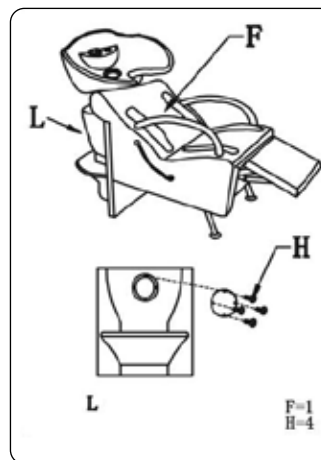

Measurements

Measurements

Drain

Parts List

Drainer Hose 1 pc.	Rubber Ring 1 pc.	Bowl 1 pc.
		
Water Screen 1 pc.	Sprayer Cap 1 pc.	Chair 1 pc.
		
Nut 4 pcs.	Screw 4 pcs.	
		

Installation

Note: This is a general schematic. Some models may vary.

2. If the shampoo bowl is not aligned with the base, drilling or expansion of the fiberglass may be required.

Highlights

Features:

- Adjustable leg rest
- Top-grade vinyl feels like real leather
- Cushions made of high-density foam for extra comfort and longer duration of use
- Seat inside dimensions: 22"W
- Bearing pressure up to 900 lbs

Detailed Unit Dimensions:

- Full length from back to front: 63"
- Width of the seat: 22"
- Height from the ground to the top of the bowl: 39"
- Height from the ground to the top of the seat: 22"
- Bowl interior: L = 18.5" / W = 15"
- CHAIR BASE ONLY Dimensions: L = 30" / W = 23.5"