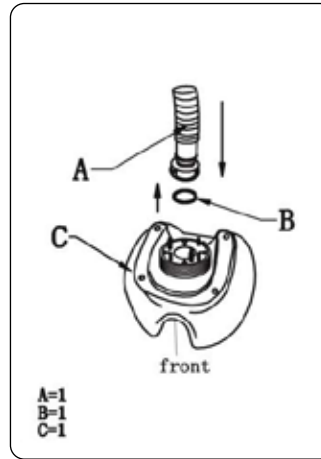

Measurements

Measurements

Drain

Parts List

Drainer Hose 1 pc.	Rubber Ring 1 pc.	Bowl 1 pc.
		
Water Screen 1 pc.	Sprayer Cap 1 pc.	Chair 1 pc.
		
Nut 4 pcs.	Screw 4 pcs.	
		

Installation

Note: This is a general schematic. Some models may vary.

2. If the shampoo bowl is not aligned with the base, drilling or expansion of the fiberglass may be required.

Highlights

Features:

- Adjustable leg rest
- Top-grade vinyl feels like real leather
- Cushions made of high-density foam for extra comfort and longer duration of use
- Seat inside dimensions: 22"W
- Bearing pressure up to 900 lbs

Detailed Unit Dimensions:

- Full length from back to front: 63"
- Width of the seat: 22"
- Height from the ground to the top of the bowl: 39"
- Height from the ground to the top of the seat: 22"
- Bowl interior: L = 18.5" / W = 15"
- CHAIR BASE ONLY Dimensions: L = 30" / W = 23.5"