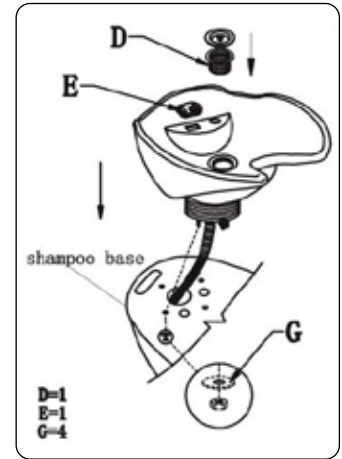

Measurements

Measurements

Drain

Parts List

Drainer Hose 1 pc.	Rubber Ring 1 pc.	Bowl 1 pc.
		
Water Screen 1 pc.	Sprayer Cap 1 pc.	Chair 1 pc.
		
Nut 4 pcs.	Screw 4 pcs.	
		

Installation

Note: This is a general schematic. Some models may vary.

2. If the shampoo bowl is not aligned with the base, drilling or expansion of the fiberglass may be required.

Highlights

Features:

- Adjustable leg rest
- Top-grade vinyl feels like real leather
- Cushions made of high-density foam for extra comfort and longer duration of use
- Seat inside dimensions: 22"W
- Bearing pressure up to 900 lbs

Detailed Unit Dimensions:

- Full length from back to front: 63"
- Width of the seat: 22"
- Height from the ground to the top of the bowl: 39"
- Height from the ground to the top of the seat: 22"
- Bowl interior: L = 18.5" / W = 15"
- CHAIR BASE ONLY Dimensions: L = 30" / W = 23.5"