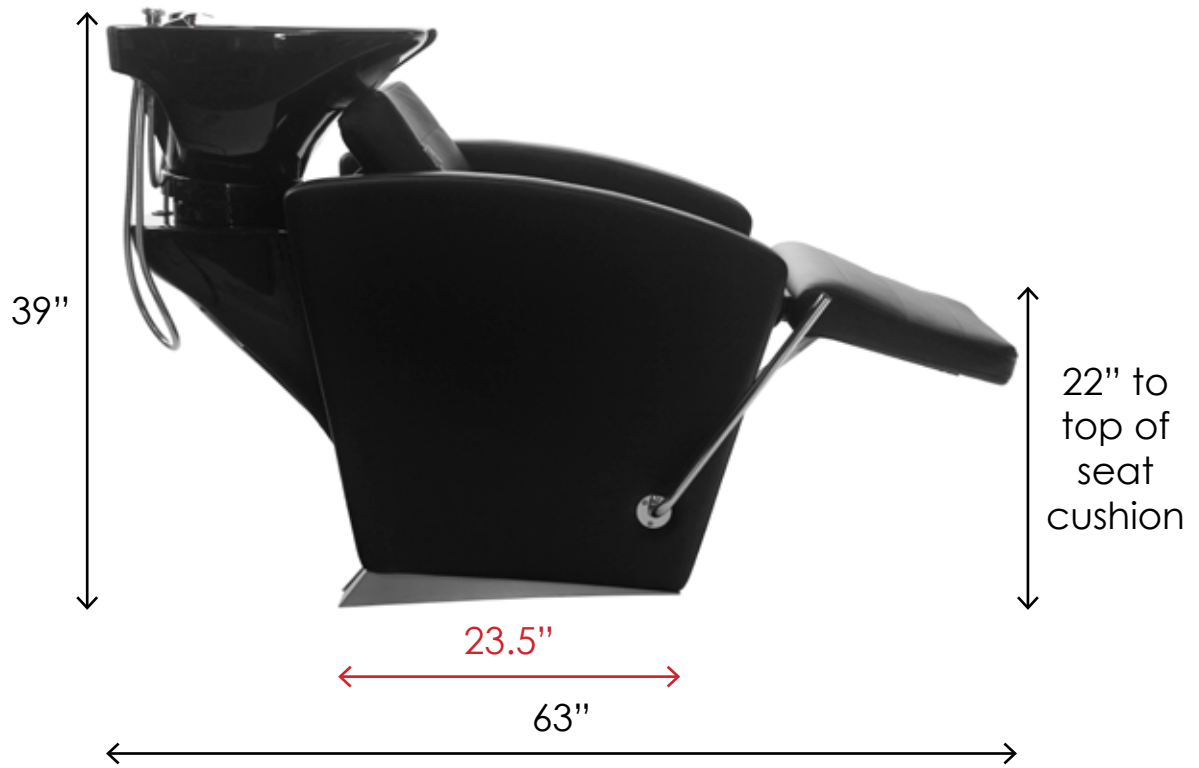

Measurements