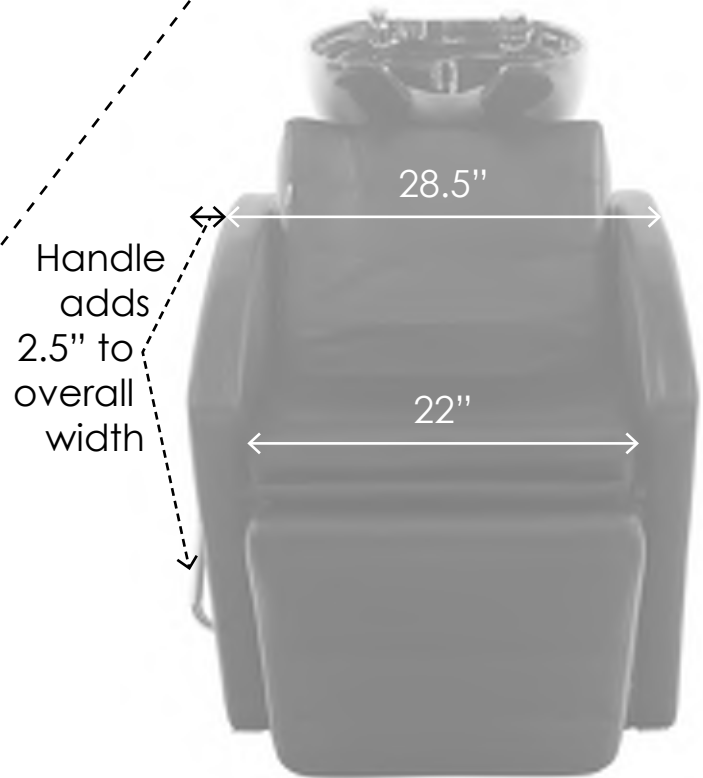

Measurements