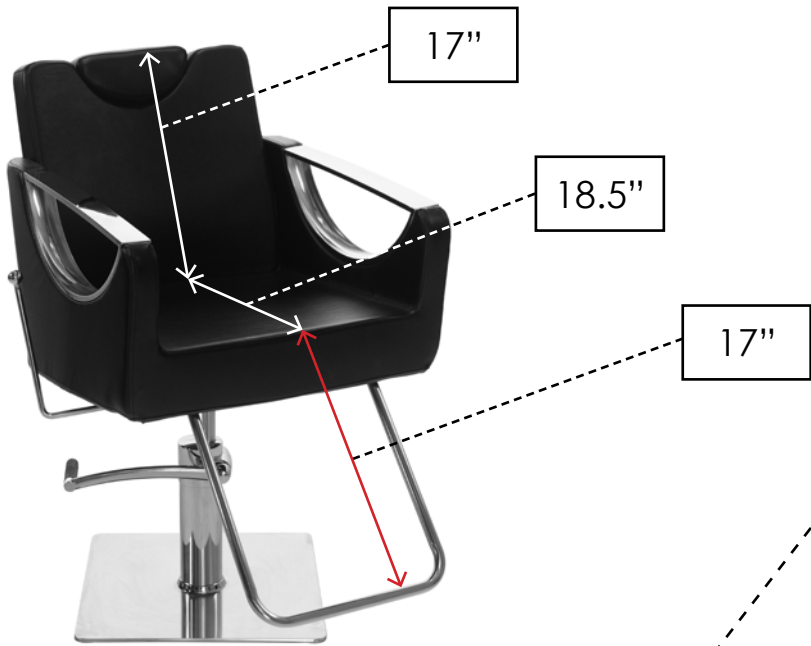

Toll Free: 1.800.418.0830	www.skinact.com www.spaandequipment.com	International: 818.834.6640
---------------------------	--	-----------------------------

Measurements

Reclined length front to back 45"

Upright length front to back 34.5"

Adjustable
Height:
18" - 24.5"

*Measured from
ground to top
of seat cushion

Measurements

Measurements

33.5" - 45.5"

Heights from ground to top of head rest

Lowest position,
head rest lowered:
33.5"

Lowest position,
head rest raised:
39"

Highest position,
head rest lowered:
40"

Highest position,
head rest raised:
45.5"

Highlights

Key Features:

- Innovative, upscale design: high-density foam cushions
- Reclining back
- Soft PVC vinyl for easy maintenance and comfort
- Heavy-duty chrome lift: maximum weight limit of 500 lbs
- Rotates 360°

Detailed Unit Dimensions:

- Full length from back to front when chair is upright: 34.5"
- Full length from back to front when chair is reclined: 45"
- Width of the seat cushion: 19"
- Depth of the seat cushion: 18.5"
- Width from arm rest to arm rest: 23"
- Width from arm rest to arm rest + reclining handle: 25"
- Height from ground to top of head rest cushion - highest setting w/ head rest raised: 45.5"
- Height from ground to top of head rest cushion - highest setting w/ head rest lowered: 40"
- Height from ground to top of head rest cushion - lowest setting w/ head rest raised: 39"
- Height from ground to top of head rest cushion - lowest setting w/ head rest lowered: 33.5"
- Height from ground to top of seat cushion: 18" - 24.5"