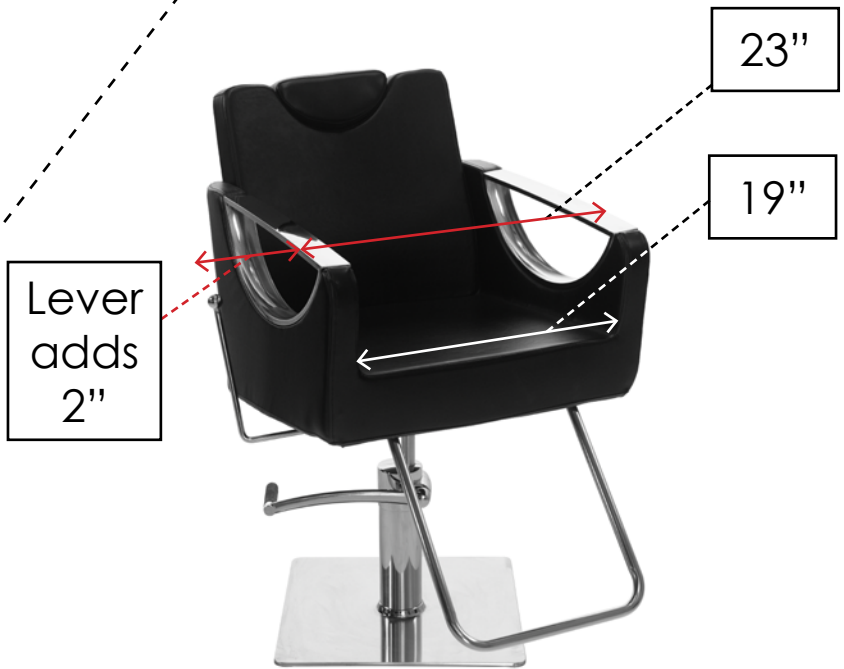

Toll Free: 1.800.418.0830	www.skinact.com www.spaandequipment.com	International: 818.834.6640
---------------------------	--	-----------------------------

Measurements

Reclined length front to back 45"

Upright length front to back 34.5"

Adjustable
Height:
18" - 24.5"

*Measured from
ground to top
of seat cushion

Measurements

Measurements

33.5" - 45.5"

Heights from ground to top of head rest

Lowest position,
head rest lowered:
33.5"

Lowest position,
head rest raised:
39"

Highest position,
head rest lowered:
40"

Highest position,
head rest raised:
45.5"

Highlights

Key Features:

- Innovative, upscale design: high-density foam cushions
- Reclining back
- Soft PVC vinyl for easy maintenance and comfort
- Heavy-duty chrome lift: maximum weight limit of 500 lbs
- Rotates 360°

Detailed Unit Dimensions:

- Full length from back to front when chair is upright: 34.5"
- Full length from back to front when chair is reclined: 45"
- Width of the seat cushion: 19"
- Depth of the seat cushion: 18.5"
- Width from arm rest to arm rest: 23"
- Width from arm rest to arm rest + reclining handle: 25"
- Height from ground to top of head rest cushion - highest setting w/ head rest raised: 45.5"
- Height from ground to top of head rest cushion - highest setting w/ head rest lowered: 40"
- Height from ground to top of head rest cushion - lowest setting w/ head rest raised: 39"
- Height from ground to top of head rest cushion - lowest setting w/ head rest lowered: 33.5"
- Height from ground to top of seat cushion: 18" - 24.5"