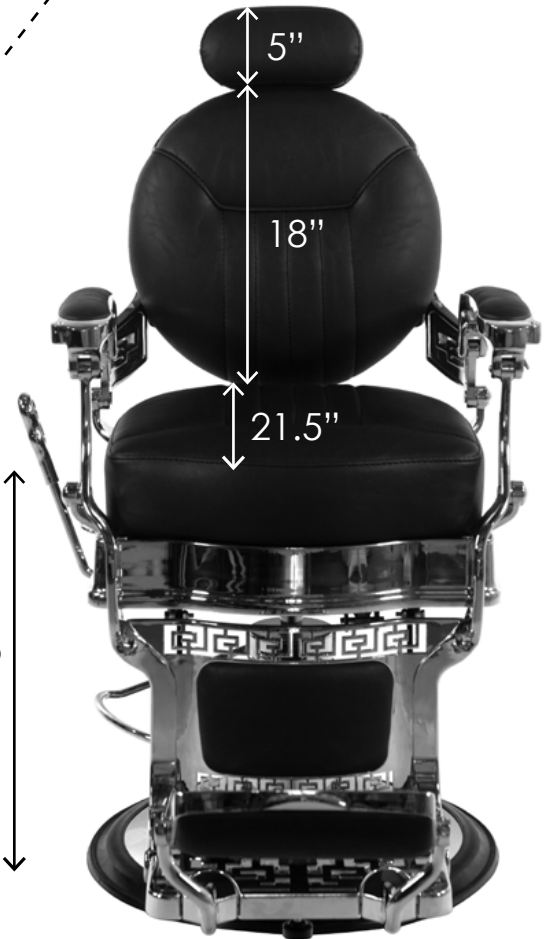

Toll Free: 1.800.418.0830	www.skinact.com www.spaandequipment.com	International: 818.834.6640
---------------------------	--	-----------------------------

Measurements

25" BASE ONLY

44" Chair fully upright

63.5" Chair fully reclined

60" highest setting:
head rest raised

53" highest setting:
head rest lowered

52" lowest setting:
head rest raised

45" lowest setting:
head rest lowered

Adjustable Height

24"-31" from
ground to top
of seat cushion

Measurements

Top of seat
cushion to top
of foot rest:
20"

Highlights

Key Features:

- Reclining backrest
- Rotates 360°
- Top-grade vinyl feels like real leather
- Bearing pressure up to 1000 lbs
- Locking headrest
- Hidden bottle opener

Detailed Unit Dimensions:

- Seat cushion: 20"L x 21.5"D
- Full length from back to front - chair upright: 44"
- Full length from back to front - chair reclined: 63.5"
- Width from arm rest to arm rest: 25"
- Height from ground to top of head rest cushion - highest setting w/ head rest raised: 60"
- Height from ground to top of head rest cushion - highest setting w/ head rest lowered: 53"
- Height from ground to top of head rest cushion - lowest setting w/ head rest raised: 52"
- Height from ground to top of head rest cushion - lowest setting w/ head rest lowered: 45"
- Height from ground to top of seat cushion: 24" - 31"
- CHAIR BASE ONLY Dimensions: 25" diameter