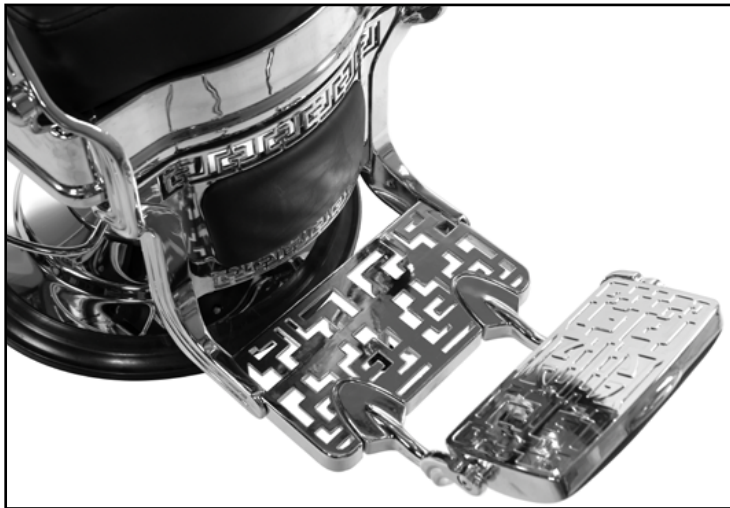

63.5" Chair fully reclined

60" highest setting:
head rest raised

53" highest setting:
head rest lowered

52" lowest setting:
head rest raised

45" lowest setting:
head rest lowered

Adjustable Height

24"-31" from
ground to top
of seat cushion

Measurements

Top of seat
cushion to top
of foot rest:
20"

Highlights

Key Features:

- Reclining backrest
- Rotates 360°
- Top-grade vinyl feels like real leather
- Bearing pressure up to 1000 lbs
- Locking headrest
- Hidden bottle opener