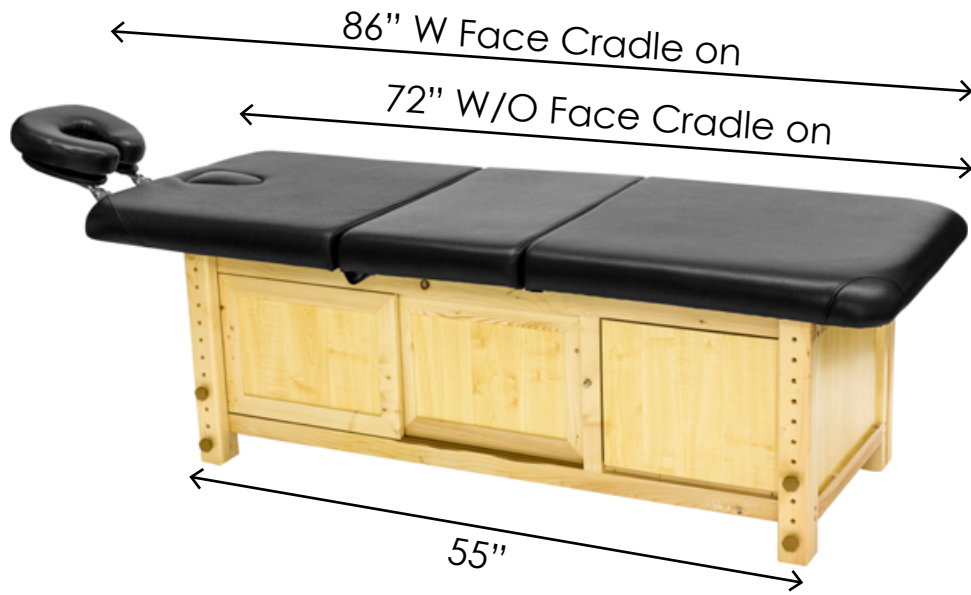

Measurements